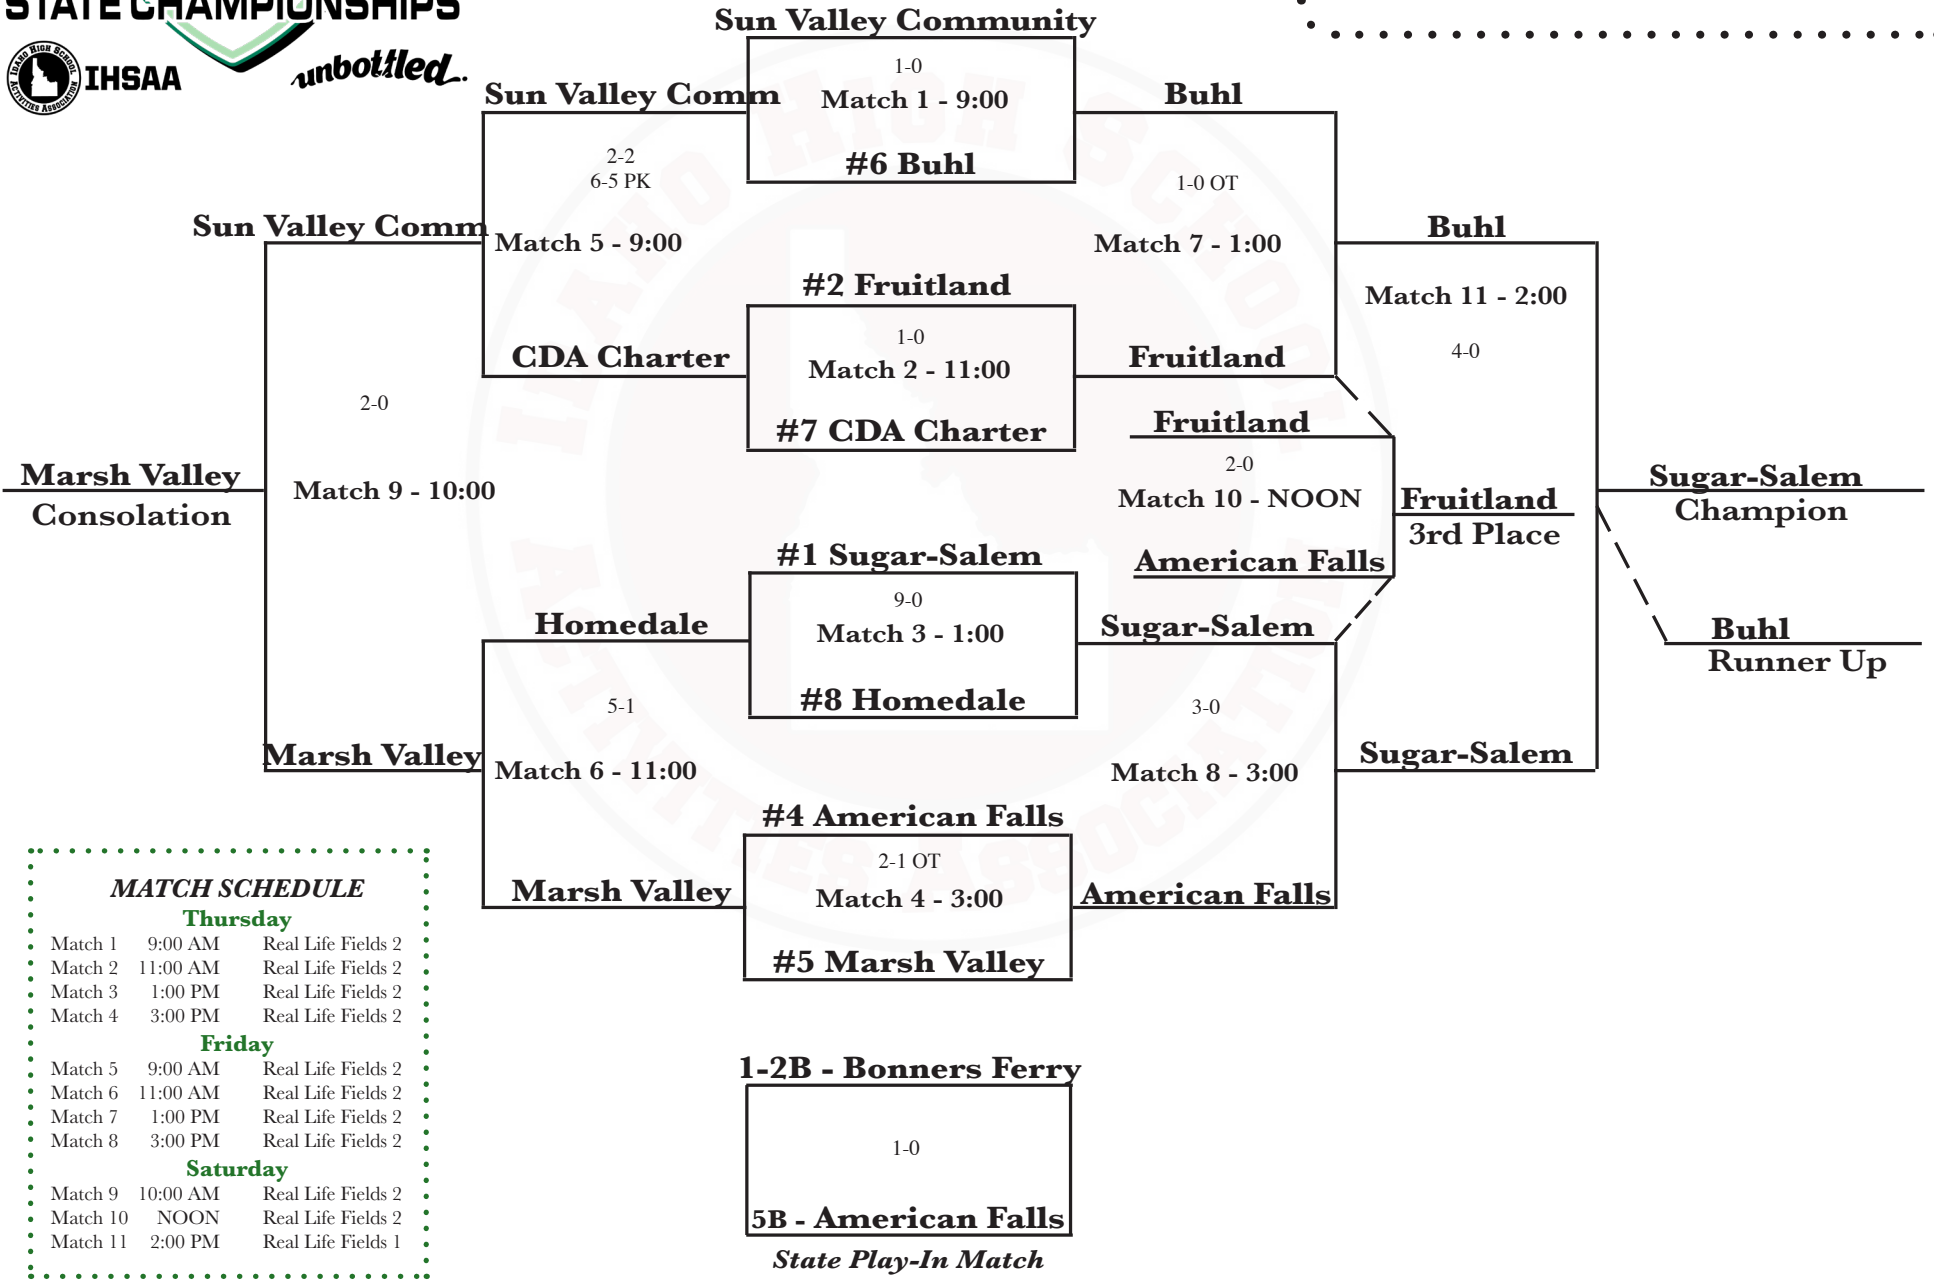

4A Girls
Real Life Fields, Post Falls
October 24-26

MATCH SCHEDULE

Thursday

Match 1	9:00 AM	Real Life Fields 2
Match 2	11:00 AM	Real Life Fields 2
Match 3	1:00 PM	Real Life Fields 2
Match 4	3:00 PM	Real Life Fields 2

Friday

Match 5	9:00 AM	Real Life Fields 2
Match 6	11:00 AM	Real Life Fields 2
Match 7	1:00 PM	Real Life Fields 2
Match 8	3:00 PM	Real Life Fields 2

Saturday

Match 9	10:00 AM	Real Life Fields 2
Match 10	NOON	Real Life Fields 2
Match 11	2:00 PM	Real Life Fields 1